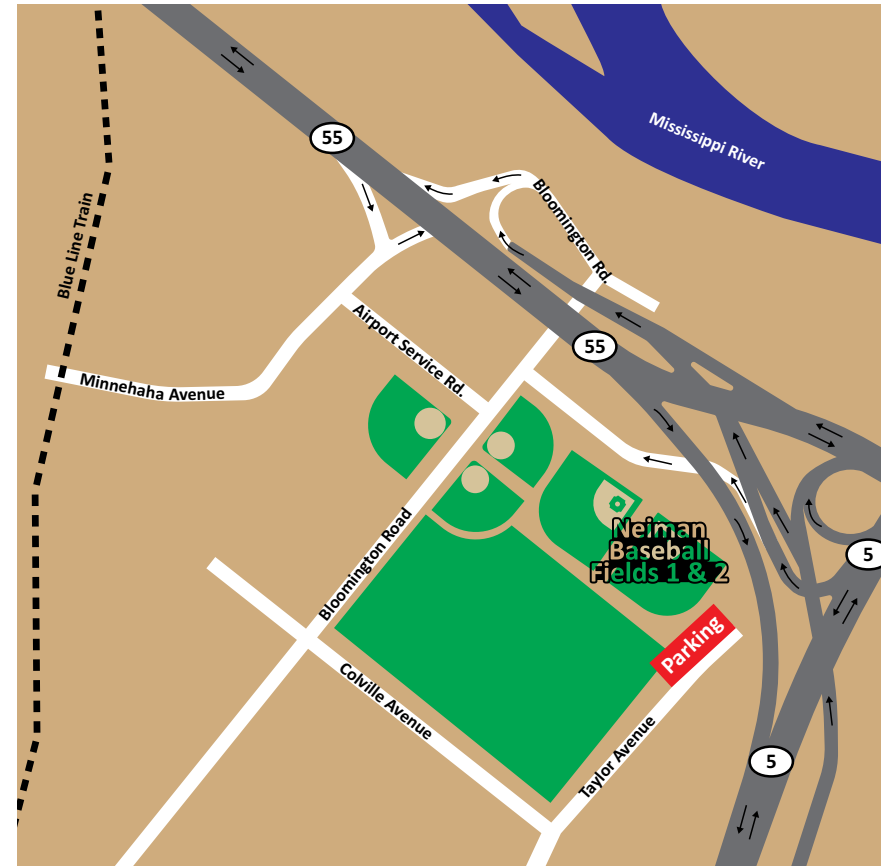

SENIOR BASEBALL SCHEDULE

East Division

Chicago White Sox RBI
 Atlanta Metro RBI
 Jackie Robinson Jersey City RBI
 Cleveland Baseball Federation RBI

West Division

Philadelphia Phillies RBI
 RBI Austin
 Arizona RBI
 Curacao RBI

Monday, August 6

8:30 AM	Austin @ Arizona	Target Field
8:30 AM	Cleveland @ Jersey City	Parade Stadium
11:15 AM	Philadelphia @ Chicago	Target Field
11:15 AM	Atlanta @ Curacao	Parade Stadium
2:00 PM	Jersey City @ Atlanta	Target Field
4:45 PM	Curacao @ Cleveland	Target Field
6:00 PM	Arizona @ Philadelphia	Siebert Field
6:00 PM	Chicago @ Austin	CHS Field

Free parking located in the lot next to east field, access using Concordia Avenue.

PARADE STADIUM

**400 Kenwood Parkway
Minneapolis, MN 55403**

Parking is available in the lot adjacent to the field. This is an hourly pay lot that accepts credit cards only.

Access the lot at Kenwood Parkway and Vineland Place or from Stadium Parkway off of Dunwood Boulevard.

NIEMAN SPORTS COMPLEX

**6247 Bloomington Road
St. Paul, MN 55111**

Parking is available in the lot adjacent to the field. This lot is free, and accessed via Taylor Avenue.