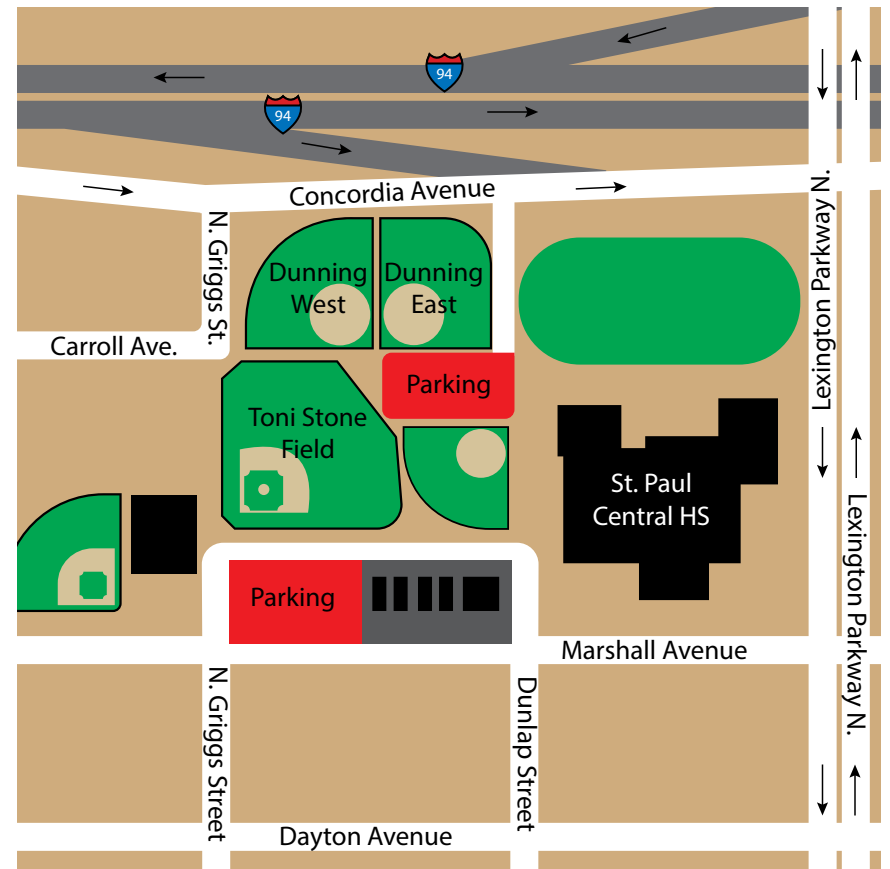

Parking is available in A Ramp and B Ramp. Both ramps are pay ramps and accept credit cards. There is limited, metered, street parking around the stadium.

Enter the stadium through Gate 29 or the skyway walkway from A Ramp (see map).

SIEBERT AND COWLES STADIUMS

Siebert Stadium
 1606 SE 8th Street
 Minneapolis, MN 55455

Cowles Stadium
 620 18th Avenue SE
 Minneapolis, MN 55414

Parking for both stadiums is available at 4th St. Ramp and Lot 37. Both are hourly paid parking. Access the stadiums using the walking route outlined on the map. For Siebert, you are able to drop off on SE 8th St. and then go park. The entrances outlined on the map are the only entrances available for these locations.

TONI STONE AND DUNNING SOFTBALL FIELDS

Toni Stone Field
 1221 Marshal Avenue
 St. Paul, MN 55104

Dunning Softball Fields
 1188 Concordia Ave.
 St. Paul, MN 55104

Free parking located in the lot at corner of North Griggs Street and Marshall Avenue.

Access the lot at Kenwood Parkway and Vineland Place or from Stadium Parkway off of Dunwood Boulevard.

NIEMAN SPORTS COMPLEX

**6247 Bloomington Road
St. Paul, MN 55111**

Parking is available in the lot adjacent to the field. This lot is free, and accessed via Taylor Avenue.